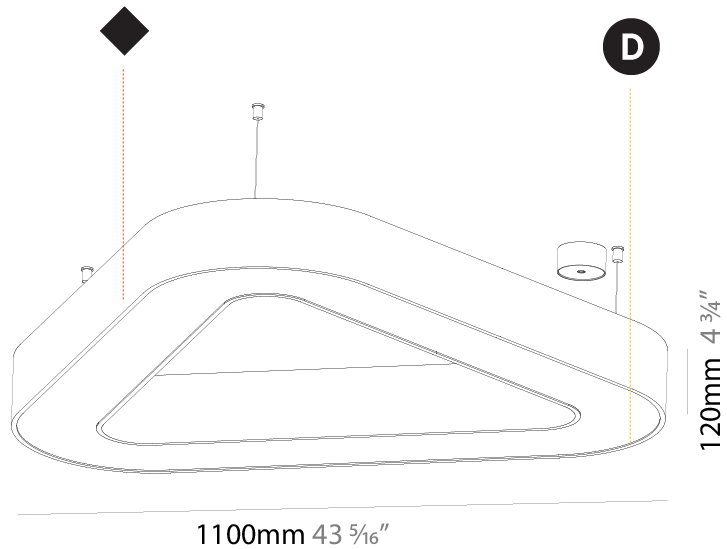

GENERAL

Series: Glorious
Subseries: Glorious Victory
Brand: Prolicht
Division: Architectural
Mounting Type: Suspension
Mounting Location: Ceiling
Subcategory: Ambient

PHYSICAL

Shape: Abstract
Length (mm): 1100
Length (in): 43 ⁵/₁₆
Width (mm): 1100
Width (in): 43 ⁵/₁₆
Height (mm): 120
Height (in): 4 ³/₄
Max. Overall Height (mm): 2120
Max. Overall Height (in): 83 ⁷/₁₆
Light Distribution: Direct
Weight (kg): 10.561
Weight (lbs): 23.23
Diffuser: PMMA - Opal or Micro-Prism
Fixture Finish: SSR / BKV / CWI / CRY / HAB / LAG / UFT / ITA / RUA / RUR / MIC / FTG / MYG / TWT / LOD / PUS / FRO / FUP / KIA / POP / BLS / SPG / MEY / GOH / GUM / CHC / COM / ABZ / JAG / OBR / MOS / ROR
Fixture Material: Aluminum

ELECTRICAL

Lamp Type: LED (Zhaga Standard)
Input Wattage (W): 45
Total Output Wattage (W): 36 / 28.8 (3500K)
Dimming: Non-Dimming / Phase Dimming (120Vac only) / 0-10V Dimming
Driver Included: Yes
Driver Location: Integrated
Driver Type: Constant Current - 120 / 277Vac
Driver Class: Class 2
Input Voltage (V): 120 - 277
Constant Current (MA): 350 / 900 (3500K)

LED

Color Temperature (°K): 3000 / 3500 / 4000
Max. Delivered Lumen (lm): 4150 / 4302 / 43390
CRI: >80 CRI
Efficiency (%): 0.65
Lamp Life (hrs): 50000

OPTICAL

RATINGS AND CERTIFICATIONS

Certified By: Certified for North American Standards
IP rating: IP20