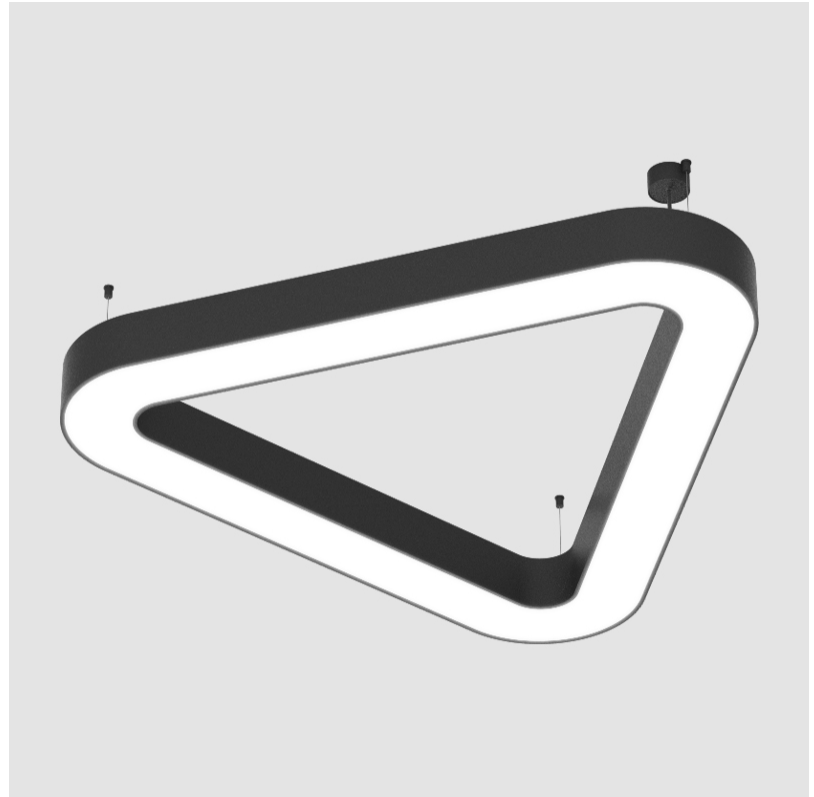

GENERAL

Series: Glorious
Subseries: Glorious Victory
Brand: Prolicht
Division: Architectural
Mounting Type: Suspension
Mounting Location: Ceiling
Subcategory: Ambient

PHYSICAL

Shape: Abstract
Length (mm): 1400
Length (in): 55 1/8
Width (mm): 1400
Width (in): 55 1/8
Height (mm): 120
Height (in): 4 3/4
Max. Overall Height (mm): 2120
Max. Overall Height (in): 83 7/16
Light Distribution: Direct
Weight (kg): 13.892
Weight (lbs): 30.56
Diffuser: PMMA - Opal or Micro-Prism
Fixture Finish: SSR / BKV / CWI / CRY / HAB / LAG / UFT / ITA / RUA / RUR / MIC / FTG / MYG / TWT / LOD / PUS / FRO / FUP / KIA / POP / BLS / SPG / MEY / GOH / GUM / CHC / COM / ABZ / JAG / OBR / MOS / ROR
Fixture Material: Aluminum

ELECTRICAL

Lamp Type: LED (Zhaga Standard)
Input Wattage (W): 60
Total Output Wattage (W): 48 / 38.4 (3500K)
Dimming: Non-Dimming / Phase Dimming (120Vac only) / 0-10V Dimming
Driver Included: Yes
Driver Location: Integrated
Driver Type: Constant Current - 120 / 277Vac
Driver Class: Class 2
Input Voltage (V): 120 - 277
Constant Current (MA): 350 / 1200 (3500K)

LED

Color Temperature (°K): 3000 / 3500 / 4000
Max. Delivered Lumen (lm): 5540 / 5733 / 5850
CRI: >80 CRI
Efficiency (%): 0.65
Lamp Life (hrs): 50000

OPTICAL

RATINGS AND CERTIFICATIONS

Certified By: Certified for North American Standards
IP rating: IP20